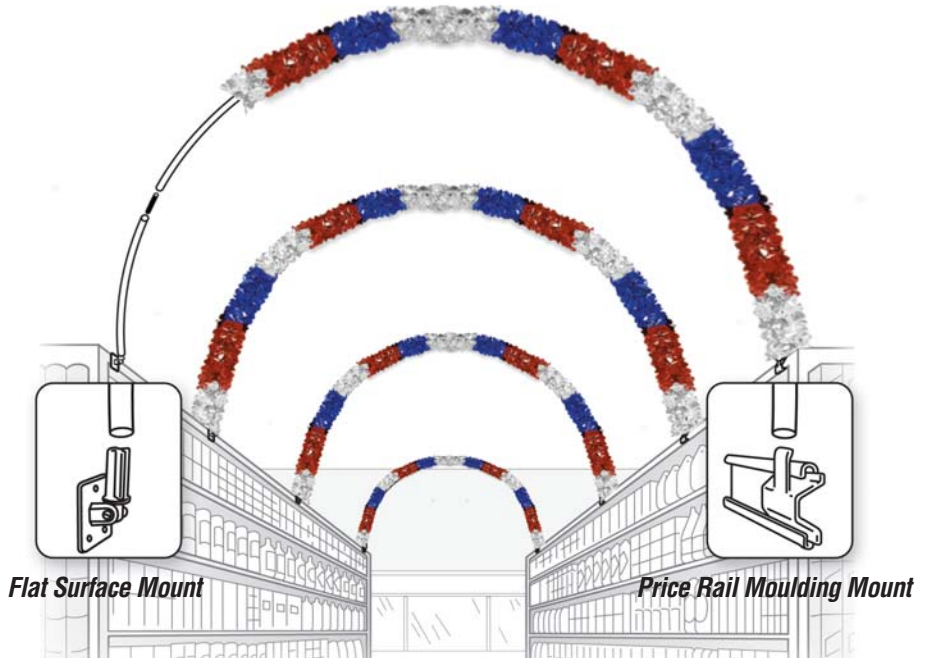

Arch Garland Hardware

DELUXE AISLE ARCH POLES

- REINFORCED PLASTIC MADE TO WITHSTAND ADDED WEIGHT TO THE POLES
- CONTAINS 48 POLES AND 36 DOWELS TO MAKE 12 ARCHES
- CHOOSE WHICH BASE YOU REQUIRE: FLAT SURFACE ARCH MOUNT OR CLIP-IN BASE MOUNT

ITEM #	DESCRIPTION	PK SIZE	PRICE PER PACK		
			1-24	25-100	100+
3133-A	DELUXE AISLE ARCH POLES	12	$46.50	$40.00	$35.00

AISLE ARCH POLES

- CONTAINS 48 POLES AND 36 DOWELS TO MAKE 12 ARCHES
- CHOOSE WHICH BASE YOU REQUIRE: FLAT SURFACE ARCH MOUNT OR CLIP-IN BASE MOUNT

ITEM #	DESCRIPTION	PK SIZE	PRICE PER PACK		
			1-24	25-100	100+
3132-A	AISLE ARCH POLES	12	$32.40	$28.00	$24.50

Choose the Base that Works for You...

Arch Garland Hardware is specifically designed to work with our Arch Garlands.

Metallic and tissue ARCH garlands are easily identified in the catalog with the symbol next to the item description.

ARCH MOUNT

- CONTAINS 24 MOUNTS WITH ADHESIVE BACKING FOR ATTACHING TO WALLS, COUNTER TOPS AND OTHER FLAT SURFACES
- FOR USE WITH THE ARCH POLES FOR CREATING ARCHES FROM ONE FLAT SURFACE TO ANOTHER

ITEM #	DESCRIPTION	PK SIZE	PRICE PER PACK		
			1-24	25-100	100+
2332-A	ARCH MOUNTS	24	$43.20	$36.00	$31.00

CLIP-IN BASE

- CONTAINS 24 METAL BASES THAT CLIP INTO PRICE RAIL MOULDING
- FOR USE WITH THE ARCH POLES FOR CREATING ARCHES FROM ONE PRICE RAIL MouldING TO ANOTHER

ITEM #	DESCRIPTION	PK SIZE	PRICE PER PACK		
			1-24	25-100	100+
2432-A	CLIP-IN BASES	24	11.50	$9.60	$8.20

Easy installation to hang your decorations:

Gorman Supply, Inc.
GormanSupply.com
email: smorin@gormansupply.com

(800) 543-2746
Fax: (513) 874-8785